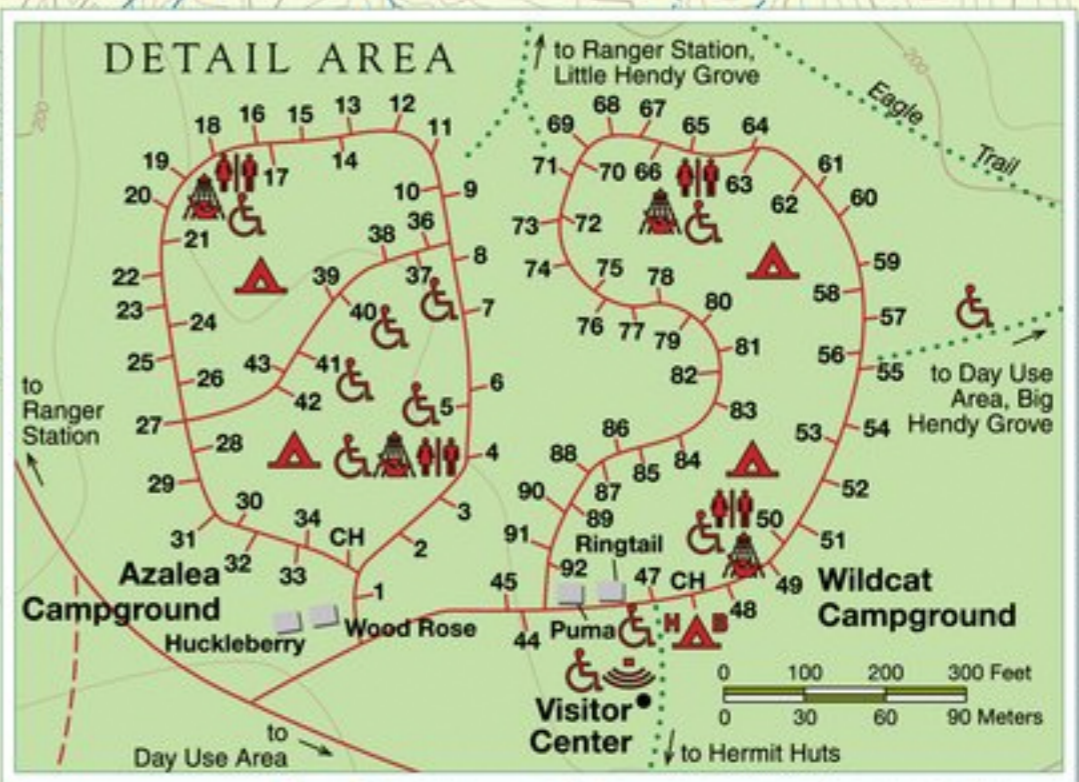

Ancient Redwood Adventure

10 Mile course map

10 miles = 2 laps

Hendy Woods State Park

- Legend**
- Major Road
 - Paved Road
 - Unpaved Road
 - Trail
 - Accessible Feature
 - Cabin
 - Campfire Center
 - Campground
 - Campground Host
 - Campsites
 - Hike/Bike Campground
 - Locked Gate
 - Parking
 - Picnic Area
 - Ranger Station
 - Restrooms
 - RV Sanitation Station
 - Showers
 - Telephone

Scena
PERFORMANCE