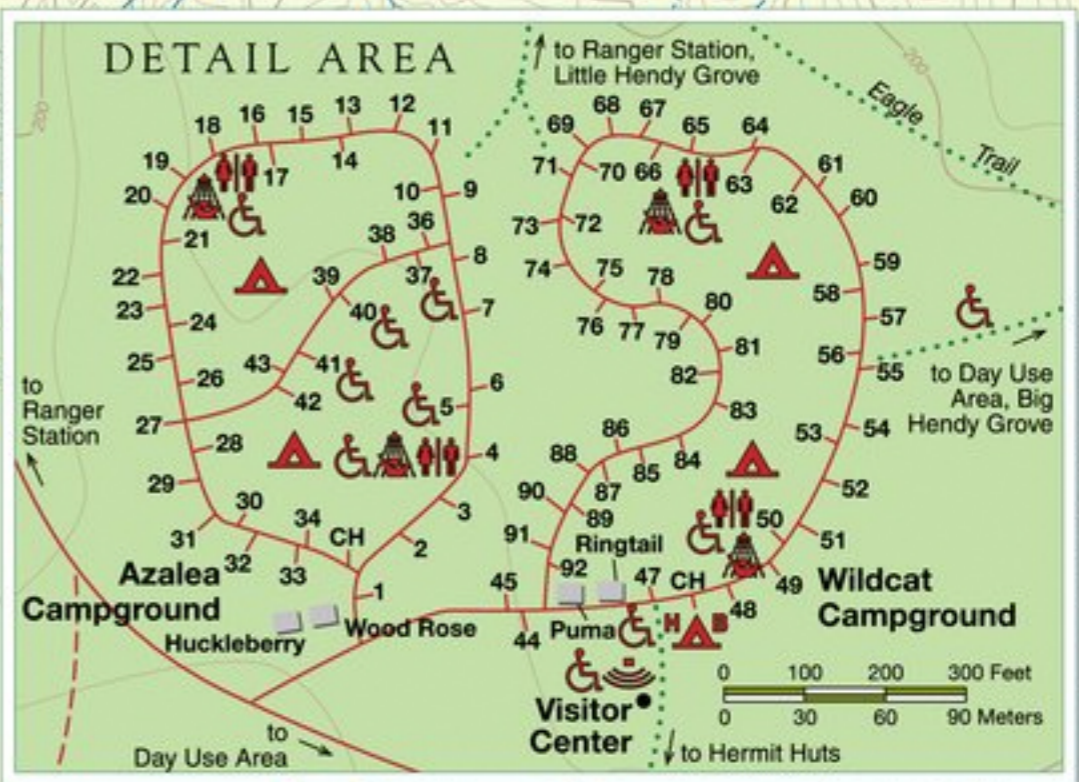

Ancient Redwood Adventure

5 Mile course map

5 miles = 1 lap

Hendy Woods State Park

- Legend**
- Major Road
 - Paved Road
 - Unpaved Road
 - Trail
 - Accessible Feature
 - Cabin
 - Campfire Center
 - Campground
 - Campground Host
 - Campsites
 - Hike/Bike Campground
 - Locked Gate
 - Parking
 - Picnic Area
 - Ranger Station
 - Restrooms
 - RV Sanitation Station
 - Showers
 - Telephone

Scena
PERFORMANCE

© 2008 California State Parks
Map by Eureka Cartography, Berkeley, CA